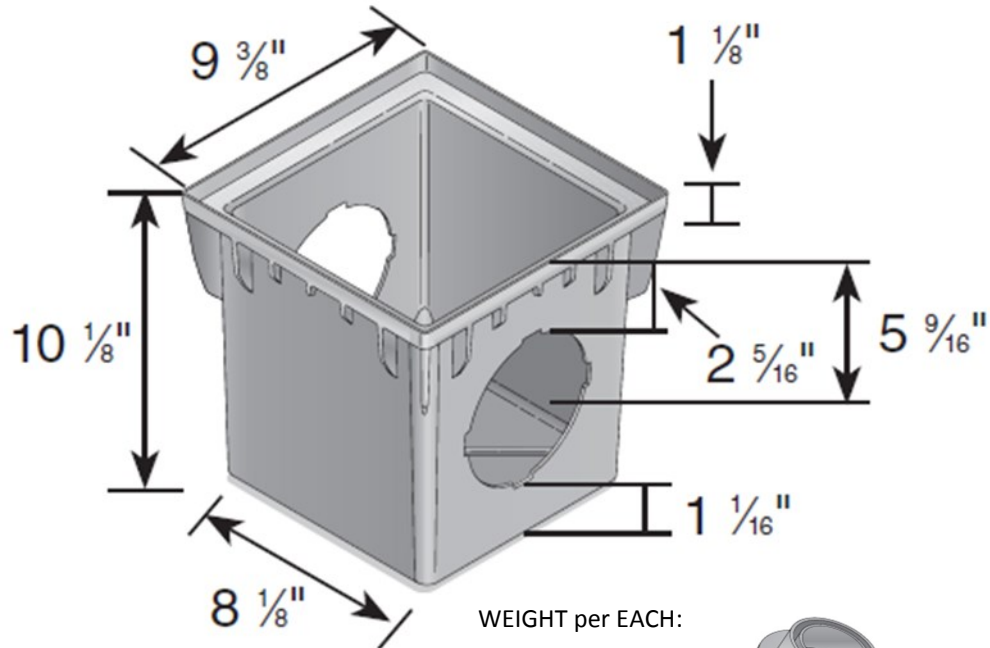

9" x 9" SQUARE CATCH BASIN

WEIGHT per EACH:

(900) 3 LBS

(900-4) 2 LBS

1242

1243

1245

1266

1206

Material: Polypropylene

Colors: Black "2 Openings" (900) Black "4 Openings" (900-4)

Fits: Requires either part # 1206, # 1242, # 1243, # 1245 or #1266 Universal outlet for each opening.

Supplied By:

**TRENCHDRAIN
SUPPLY**